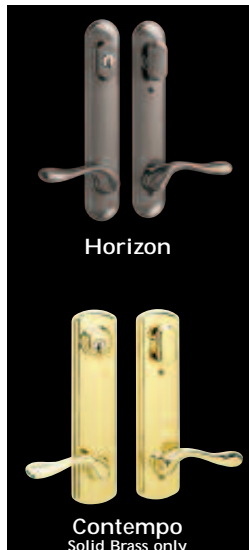

Handle Set Exterior/Interior

Finishes Available

- -Bright Brass
- -Bright Chrome
- -Satin Nickel
- -Victorian Bronze
- -Antique Brass
- -Satin Chrome
- -Antique Nickel

-PVD "Lifetime" Coating